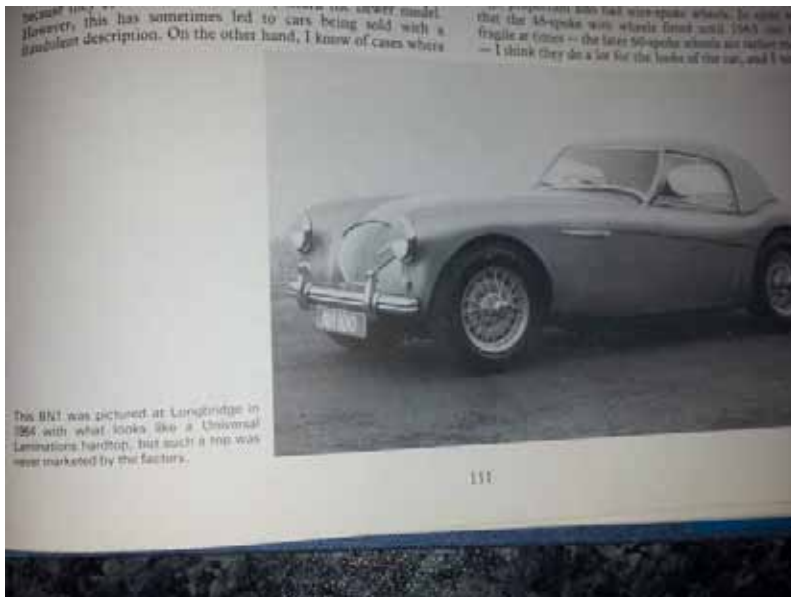

Austin-Healey 100/4 Universal Laminations Hardtop pictures.

DETACHABLE SALOON TOPS

SLIDING SIDESCREENS

SOLD SEPARATELY FOR USE WITH SOFT HOOD

CELLULOSE TOPS. DETACHABLE IN THREE MINUTES
Cellulose finish tops for the M.G. A and Austin-Healey at £40-50-0. The range of outside colours will be the same as that offered by the manufacturer of the car concerned.
Delivery 2 weeks.

DETACHABLE SALOON TOPS

COVERED in a wide colour range of Vynides for all sports cars. Prices from £48. Light, strong custom built. Washable head lining and interior light.

SLIDING WINDOWS to fit soft hood. Rigid sliding screens in polished aluminium with 1/2" Perspex sliding panels.
For the Austin-Healey £12
For the M.G. A £12